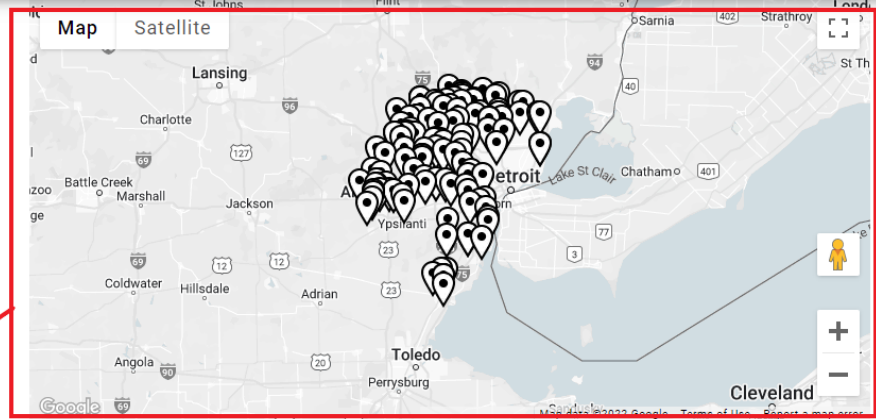

[Get Directions](#)

8.7 miles away

 **Glenhurst Golf Club**
25345 W 6 Mile Rd
Redford, MI 48240-2150
313-592-8758

[Get Directions](#)

9.0 miles away

<https://www.footjoy.com/dealer-locator>

DEALER LOCATOR

ENTER CITY, STATE, OR ZIP CODE

48180

SELECT RADIUS

30 Miles

FIND A STORE

Region of interest

Plurality of cards

Dicks Sporting Goods
23349 Eureka Rd
Taylor, MI 48180-5230
7343740429

[Get Directions](#)

<https://www.footjoy.com/dealer-locator>

DEALER LOCATOR

ENTER CITY, STATE, OR ZIP CODE

48180

SELECT RADIUS

15 Miles

FIND A STORE

Region of interest

ENTER CITY, STATE, OR ZIP CODE

48180

SELECT RADIUS

15 Miles

FIND A STORE

Region of interest

<https://www.footjoy.com/dealer-locator>

Display after update