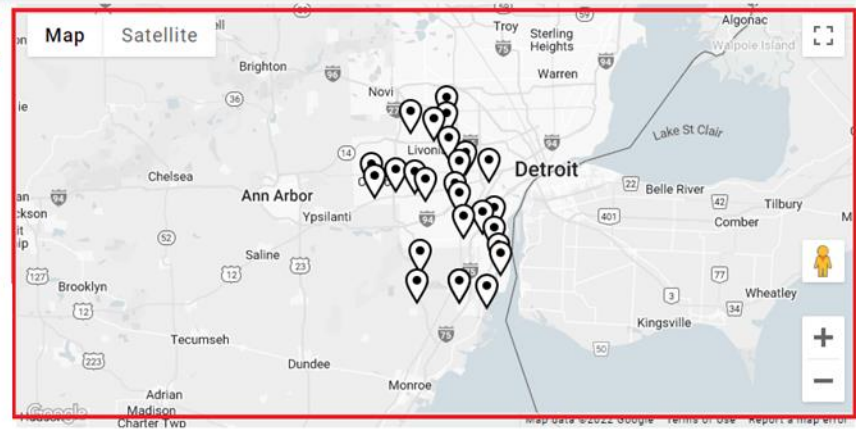

Display before update

DEALER LOCATOR

ENTER CITY, STATE, OR ZIP CODE

48180

SELECT RADIUS

30 Miles

FIND A STORE

Region of interest

[Get Directions](#)

18.4 miles away

[Get Directions](#)

18.5 miles away

Region of interest

<https://www.footjoy.com/dealer-locator>

DEALER LOCATOR

Display after update

ENTER CITY, STATE, OR ZIP CODE

48180

SELECT RADIUS

15 Miles

FIND A STORE

Region of interest

<https://www.footjoy.com/dealer-locator>

Display after update

Plurality of cards

	Western Golf And Country Club 14600 Kinloch Redford, MI 48239-3117 313-531-2323	Get Directions	7.6 miles away
	Pheasant Run Golf Club 46500 Summit Pkwy Canton, MI 48188-3270 734-397-6460	Get Directions	8.0 miles away
	Idyl Wyld Golf Club 35786 5 Mile Rd Livonia, MI 48154-2371 734 464-6325	Get Directions	8.7 miles away
	Glenhurst Golf Club 25345 W 6 Mile Rd Redford, MI 48240-2150 313-592-8758	Get Directions	9.0 miles away