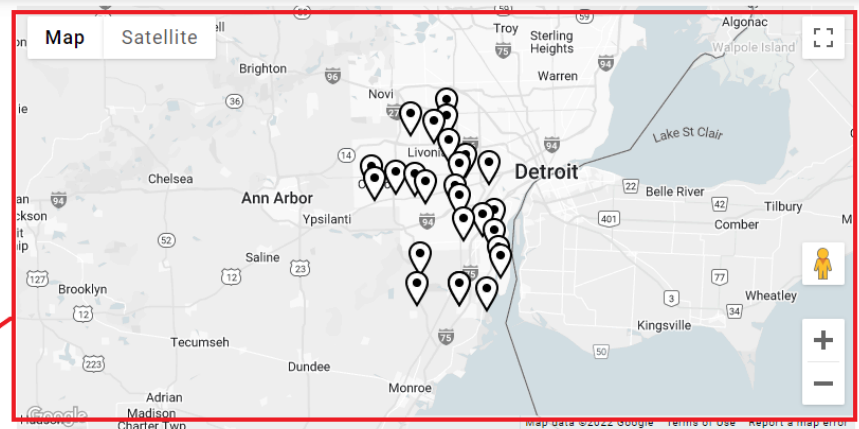

DEALER LOCATOR

ENTER CITY, STATE, OR ZIP CODE

48180

SELECT RADIUS

15 Miles

FIND A STORE

User command

<https://www.footjoy.com/dealer-locator>

DEALER LOCATOR

ENTER CITY, STATE, OR ZIP CODE

48180

SELECT RADIUS

15 Miles

FIND A STORE

Region of interest

Plurality of cards

[Get Directions](#)

18.4 miles away

[Get Directions](#)

18.5 miles away

Region of interest

<https://www.footjoy.com/dealer-locator>

DEALER LOCATOR

Display after update

ENTER CITY, STATE, OR ZIP CODE

48180

SELECT RADIUS

15 Miles

FIND A STORE

Region of interest

<https://www.footjoy.com/dealer-locator>

Display after update