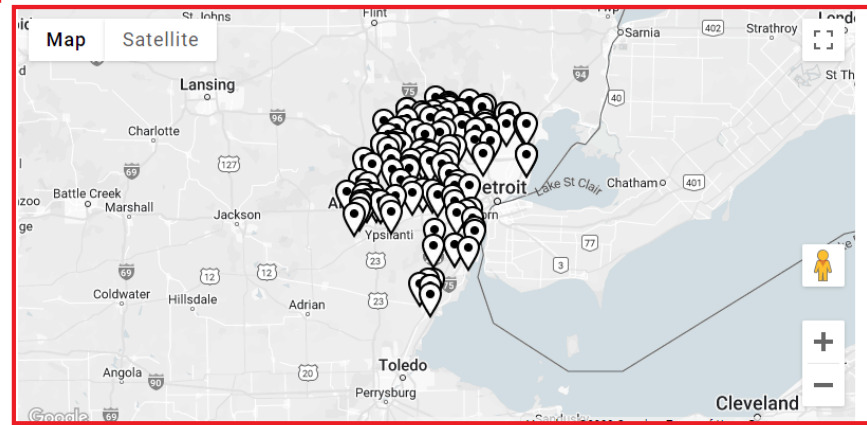

Region of interest

<https://www.footjoy.com/dealer-locator>

DEALER LOCATOR

ENTER CITY, STATE, OR ZIP CODE

48180

Previous user preferences

SELECT RADIUS

15 Miles

Display before update

DEALER LOCATOR

ENTER CITY, STATE, OR ZIP CODE

48180

SELECT RADIUS

30 Miles

FIND A STORE

Region of interest

<https://www.footjoy.com/dealer-locator>

Display before update

Plurality of cards

Polo Fields Golf & C C
5200 Polo Fields Dr
Ann Arbor, MI 48103-9043
734-998-3456

St Clair Shores Country Club
22185 Masonic Blvd.
Saint Clair Shores, MI
48082-2907
586-294-2000

[Get Directions](#)

18.4 miles away

[Get Directions](#)

18.5 miles away

Region of interest

<https://www.footjoy.com/dealer-locator>

DEALER LOCATOR

Display after update